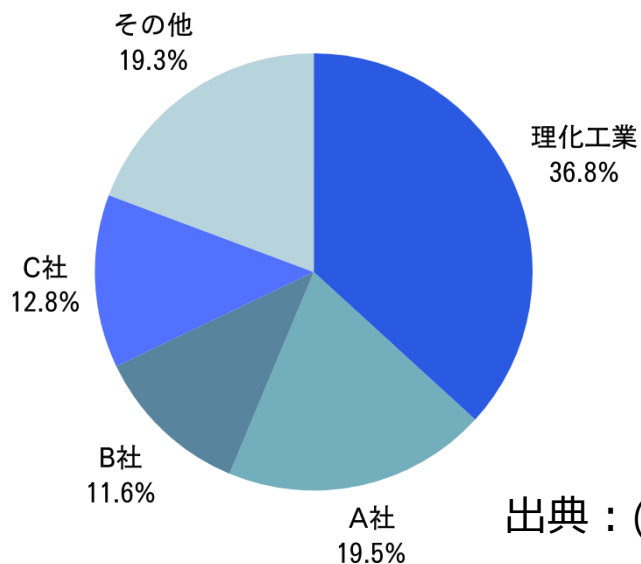

1. 会社概要

Digital Control Equipment

RKC RKC INSTRUMENT INC.

事業内容

「温度制御に関する機器・サービスを提供する」メーカー

主な取引業界：半導体、プラスチック、理化学機器、食品など

温度調節計国内販売金額

出典：(株)富士経済
2023注目メカトロパーツ市場調査

温度調節計販売金額 **1位!**